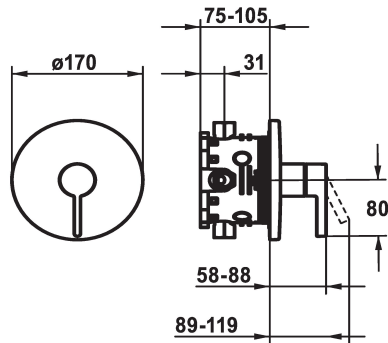

KWC BEVO

Trim kit - Lever mixer - Shower

Modell-Linie: BEVO | 21.424.500.176

Armatura natryskowa | Armatura z zaworami obsługiwanymi ręcznie

KWC-No.

124632
chromeline, Trim kit

125025
matt black, Trim kit

125052
brushed steel, Trim kit

ATT-KWC-FARBCODE

chromeline

matt black

brushed steel

- * Trim kit with function unit
- * Outflow top or below
- * KWC cartridge M 35 H
- with ceramic discs
- flow rate and temperature continuously variable
- * Scope of delivery:

- Function unit, lever, cap, sleeve, cover plate, holder for escutcheon
- Fastening of the cover plate without screws
- * To be ordered separately:
- Unit for concealed installation KWC BLUEBOX®
- ½", without shut-off valve, 39.999.900.931
- ¾" (½"), with shut-off valve, 39.999.910.931

Dane techniczne

ATT-KWC-A_ABGANG_UP

średnicy

Handling

ATT-KWC-FARBCODE

Installation_type

Faucet_typ

G_Acoustic group