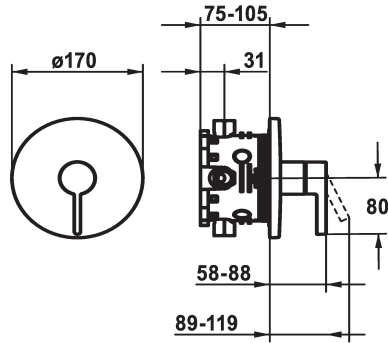

KWC BEVO Trim kit - Lever mixer - Shower

Modell-Linie: BEVO | 21.424.500.176
Showers | Manual shower

KWC-No.
124632 chromeline, Trim kit
125025 matt black, Trim kit
125052 brushed steel, Trim kit

Color code
chromeline
matt black
brushed steel

* Trim kit with function unit
* Outflow top or below
* KWC cartridge M 35 H
- with ceramic discs
- flow rate and temperature continuously variable
* Scope of delivery:

- Function unit, lever, cap, sleeve, cover plate, holder for escutcheon
- Fastening of the cover plate without screws
* To be ordered separately:
- Unit for concealed installation KWC BLUEBOX®
1/2", without shut-off valve, 39.999.900.931
3/4" (1/2"), with shut-off valve, 39.999.910.931

Technical Data
Flow rate
Diameter
Handling
Color code
Installation type
Faucet_typ
Acoustic group
Concealed unit
Energy label
material

19 l/min (3 bar)
D170
front lever
matt black
Wall mounted
Lever mixer
I
Trim kit
C
Brass

Optional Accessories

KWC BEVO

Trim kit - Lever mixer - Shower

Modell-Linie: BEVO | 21.424.500.176

Showers | Manual shower

BLUEBOX Alignment set

537593
Z.537.593

BLUEBOX Extension set 15 mm