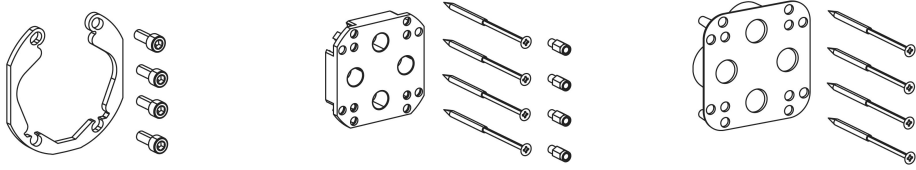

KWC BEVO Trim kit - Lever mixer - Shower

Modell-Linie: BEVO | 21.424.500.176
Showers | Manual shower

KWC-No.
124632 chromeline, Trim kit
125025 matt black, Trim kit
125052 brushed steel, Trim kit

Color code
chromeline
matt black
brushed steel

* Trim kit with function unit
* Outflow top or below
* KWC cartridge M 35 H
- with ceramic discs
- flow rate and temperature continuously variable
* Scope of delivery:

- Function unit, lever, cap, sleeve, cover plate, holder for escutcheon
- Fastening of the cover plate without screws
* To be ordered separately:
- Unit for concealed installation KWC BLUEBOX®
1/2", without shut-off valve, 39.999.900.931
3/4" (1/2"), with shut-off valve, 39.999.910.931

Technical Data
Flow rate
Diameter
Handling
Color code
Installation type
Faucet_typ
Acoustic group
Concealed unit
Energy label
material

19 l/min (3 bar)
D170
front lever
matt black
Wall mounted
Lever mixer
I
Trim kit
C
Brass

Optional Accessories

KWC BEVO

Trim kit - Lever mixer - Shower

Modell-Linie: BEVO | 21.424.500.176

Showers | Manual shower

BLUEBOX Alignment set

537593
Z.537.593

BLUEBOX Extension set 15 mm