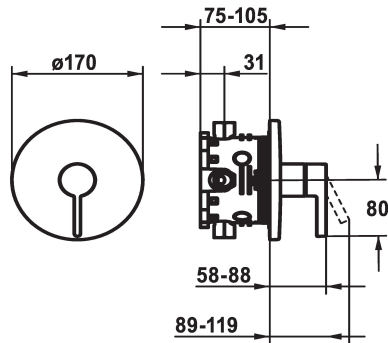

KWC BEVO Trim kit - Lever mixer - Shower

Modell-Linie: BEVO | 21.424.500.176
Showers | Manual shower

KWC-No.

124632
chromeline, Trim kit

125025
matt black, Trim kit

125052
brushed steel, Trim kit

Color code

chromeline

matt black

brushed steel

- * Trim kit with function unit
- * Outflow top or below
- * KWC cartridge M 35 H
- with ceramic discs
- flow rate and temperature continuously variable
- * Scope of delivery:

- Function unit, lever, cap, sleeve, cover plate, holder for escutcheon
- Fastening of the cover plate without screws
- * To be ordered separately:
- Unit for concealed installation KWC BLUEBOX®
- 1/2", without shut-off valve, 39.999.900.931
- 3/4" (1/2"), with shut-off valve, 39.999.910.931

Technical Data

Flow rate
Diameter
Handling
Color code
Installation type
Faucet_typ
Acoustic group
Concealed unit
Energy label
material

19 l/min (3 bar)
D170
front lever
matt black
Wall mounted
Lever mixer
I
Trim kit
C
Brass