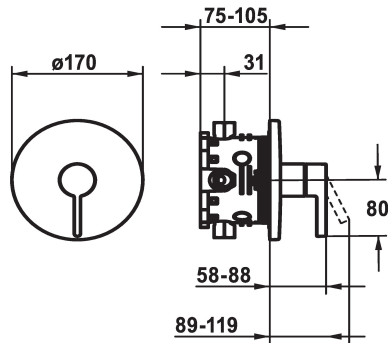

KWC BEVO

Trim kit - Lever mixer - Shower

Modell-Linie: BEVO | 21.424.500.176

Sprchové armatury | Hydraulické sprchy

KWC-No.

124632
chromeline, Trim kit

125025
matt black, Trim kit

125052
brushed steel, Trim kit

Color code

chromeline

matt black

brushed steel

* Trim kit with function unit
* Outflow top or below
* KWC cartridge M 35 H
- with ceramic discs
- flow rate and temperature continuously variable
* Scope of delivery:

- Function unit, lever, cap, sleeve, cover plate, holder for escutcheon
- Fastening of the cover plate without screws
* To be ordered separately:
- Unit for concealed installation KWC BLUEBOX®
1/2", without shut-off valve, 39.999.900.931
3/4" (1/2"), with shut-off valve, 39.999.910.931

Technické údaje

Flow rate
Diameter
Handling
Color code
Installation_type
Faucet_typ
G_Acoustic group
Concealed_unit
EnergyLabelCH
Materiál

19 l/min (3 bar)
D170
front lever
matt black
montáž na stěnu
Lever mixer
I
Trim kit
C
mosaz