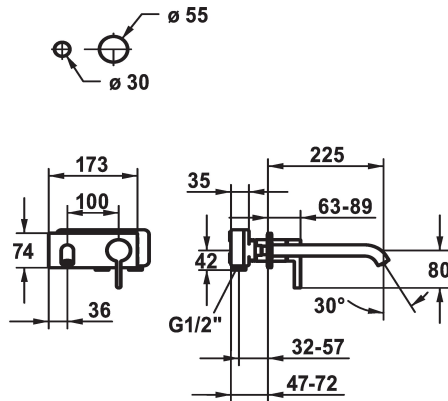

## KWC BEVO

Trim kit - Lever mixer - Basin

Modell-Linie: BEVO | 11.422.034.176  
Kranar | Hydraulické armatúry

KWC-No.
<b>124619</b> chromeline, A 175, Trim kit
<b>124620</b> chromeline, A 225, Trim kit
<b>125022</b> matt black, A 175, Trim kit
<b>125023</b> matt black, A 225, Trim kit
<b>125049</b> brushed steel, A 175, Trim kit
<b>125050</b> brushed steel, A 225, Trim kit

ATT-KWC-FARBCODE	Projection_A
chromeline	A175
chromeline	A225
brushed steel	A175
brushed steel	A225

- \* Trim kit Lever mixer
- \* EcoProtect - water-saving device
- \* Fixed spout
- Neoperl® Caché® CS, Coin Slot
- \* OptimalSpace - ample space for washing or working
- \* KWC cartridge M 35 H

- with ceramic discs
- flow rate and temperature continuously variable
- \* To be ordered separately:
- Unit for concealed installation ½" 39.001.401.931
- \* To be ordered separately (optional or if necessary):
- Extension set 20 mm Z.536.333

### Technical Data

A_Spout_Spray
ATT-KWC-AUSLAUF
Diameter
Handling
ATT-KWC-FARBCODE
Installation_type
Faucet_typ
G_Acoustic_group
ATT-KWC-UNTERPUTZ
Projection_A
EnergyLabelCH
Material

5 l/min (3 bar)
fest
173x74
frontbedient
matt black
Väggmontering
Hebelmischer
I
FM-Set
A225
A
Mässing