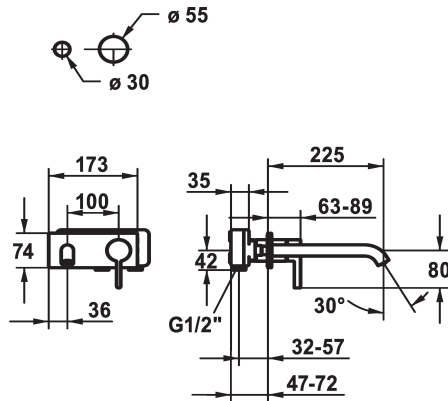

## KWC BEVO

Trim kit - Lever mixer - Basin

Modell-Linie: BEVO | 11.422.034.176

Armatura umywalkowa | Armatura jednouchwytywa

KWC-No.
<b>124619</b> chromeline, A 175, Trim kit
<b>124620</b> chromeline, A 225, Trim kit
<b>125022</b> matt black, A 175, Trim kit
<b>125023</b> matt black, A 225, Trim kit
<b>125049</b> brushed steel, A 175, Trim kit
<b>125050</b> brushed steel, A 225, Trim kit

ATT-KWC-FARBCODE	Projection_A
chromeline	A175
chromeline	A225
brushed steel	A175
brushed steel	A225

- \* Trim kit Lever mixer
- \* EcoProtect - water-saving device
- \* Fixed spout
- Neoperl® Caché® CS, Coin Slot
- \* OptimalSpace - ample space for washing or working
- \* KWC cartridge M 35 H

- with ceramic discs
- flow rate and temperature continuously variable
- \* To be ordered separately:
- Unit for concealed installation ½" 39.001.401.931
- \* To be ordered separately (optional or if necessary):
- Extension set 20 mm Z.536.333

### Dane techniczne

A_Spout_Spray
ATT-KWC-AUSLAUF
średnicy
Handling
ATT-KWC-FARBCODE
Installation_type
Faucet_typ
G_Acoustic_group
ATT-KWC-UNTERPUTZ
Projection_A
EnergyLabelCH
Materiał

5 l/min (3 bar)
fest
173x74
frontbedient
matt black
Montaż naścienny
Hebelmischer
I
FM-Set
A225
A
Mosiqdz