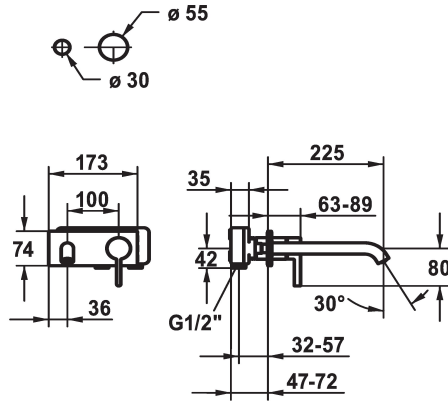

KWC BEVO

Trim kit - Lever mixer - Basin

Modell-Linie: BEVO | 11.422.034.176

Hanat | Käsi käyttöiset hanat

KWC-No.
124619 chromeline, A 175, Trim kit
124620 chromeline, A 225, Trim kit
125022 matt black, A 175, Trim kit
125023 matt black, A 225, Trim kit
125049 brushed steel, A 175, Trim kit
125050 brushed steel, A 225, Trim kit

Värikoodi	Projection_A
chromeline	A175
chromeline	A225
brushed steel	A175
brushed steel	A225

- * Trim kit Lever mixer
- * EcoProtect - water-saving device
- * Fixed spout
- Neoperl® Caché® CS, Coin Slot
- * OptimalSpace - ample space for washing or working
- * KWC cartridge M 35 H

- with ceramic discs
- flow rate and temperature continuously variable
- * To be ordered separately:
- Unit for concealed installation ½" 39.001.401.931
- * To be ordered separately (optional or if necessary):
- Extension set 20 mm Z.536.333

Tekniset tiedot
A_Spout_Spray
Spout
Halkaisija
Handling
Värikoodi
Installation_type
Faucet_typ
G_Acoustic_group
ATT-KWC-UNTERPUTZ
Projection_A
EnergyLabelCH
Materiaali
lviCode

5 l/min (3 bar)
Kiinnitetty
173x74
frontbedient
matt black
Seinäasennus
Hebelmischer
I
FM-Set
A225
A
Messinki
0