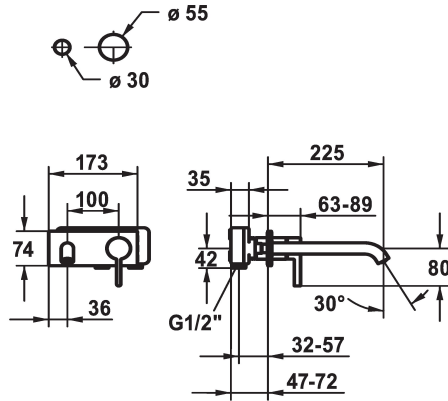

KWC BEVO Trim kit - Lever mixer - Basin

Modell-Linie: BEVO | 11.422.034.176
Taps | Manual taps

KWC-No.
124619 chromeline, A 175, Trim kit
124620 chromeline, A 225, Trim kit
125022 matt black, A 175, Trim kit
125023 matt black, A 225, Trim kit
125049 brushed steel, A 175, Trim kit
125050 brushed steel, A 225, Trim kit

Color code	Projection A
chromeline	A 175
chromeline	A 225
brushed steel	A 175
brushed steel	A 225

- * Trim kit Lever mixer
- * EcoProtect - water-saving device
- * Fixed spout
- Neoperl® Caché® CS, Coin Slot
- * OptimalSpace - ample space for washing or working
- * KWC cartridge M 35 H

- with ceramic discs
- flow rate and temperature continuously variable
- * To be ordered separately:
- Unit for concealed installation ½" 39.001.401.931
- * To be ordered separately (optional or if necessary):
- Extension set 20 mm Z.536.333

Technical Data
Flow rate
Spout
Diameter
Handling
Color code
Installation type
Faucet_typ
Acoustic group
Concealed unit
Projection A
Energy label
material

5 l/min (3 bar)
fixed
173 x 74
front lever
matt black
Wall mounted
Lever mixer
I
Trim kit
A 225
A
Brass