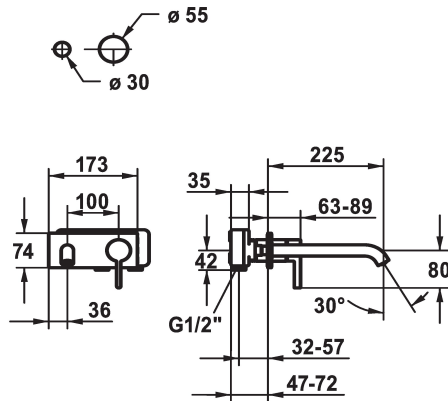

## KWC BEVO Trim kit - Lever mixer - Basin

Modell-Linie: BEVO | 11.422.034.176  
Taps | Manual taps

KWC-No.
<b>124619</b> chromeline, A 175, Trim kit
<b>124620</b> chromeline, A 225, Trim kit
<b>125022</b> matt black, A 175, Trim kit
<b>125023</b> matt black, A 225, Trim kit
<b>125049</b> brushed steel, A 175, Trim kit
<b>125050</b> brushed steel, A 225, Trim kit

Color code	Projection A
chromeline	A 175
chromeline	A 225
brushed steel	A 175
brushed steel	A 225

- \* Trim kit Lever mixer
- \* EcoProtect - water-saving device
- \* Fixed spout
- Neoperl® Caché® CS, Coin Slot
- \* OptimalSpace - ample space for washing or working
- \* KWC cartridge M 35 H

- with ceramic discs
- flow rate and temperature continuously variable
- \* To be ordered separately:
- Unit for concealed installation ½" 39.001.401.931
- \* To be ordered separately (optional or if necessary):
- Extension set 20 mm Z.536.333

Technical Data
Flow rate
Spout
Diameter
Handling
Color code
Installation type
Faucet_typ
Acoustic group
Concealed unit
Projection A
Energy label
material

5 l/min (3 bar)
fixed
173 x 74
front lever
matt black
Wall mounted
Lever mixer
I
Trim kit
A 225
A
Brass