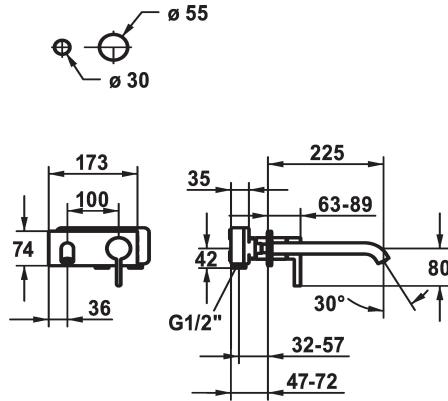

## KWC BEVO

Trim kit - Lever mixer - Basin

Modell-Linie: BEVO | 11.422.034.176

Taps | Manual taps

KWC-No.
<b>124619</b> chromeline, A 175, Trim kit
<b>124620</b> chromeline, A 225, Trim kit
<b>125022</b> matt black, A 175, Trim kit
<b>125023</b> matt black, A 225, Trim kit
<b>125049</b> brushed steel, A 175, Trim kit
<b>125050</b> brushed steel, A 225, Trim kit

Color code	Projection_A
chrome	A 175
chrome	A 225
brushed steel	A 175
brushed steel	A 225

- \* Trim kit Lever mixer
- \* EcoProtect - water-saving device
- \* Fixed spout
- Neoperl® Caché® CS, Coin Slot
- \* OptimalSpace - ample space for washing or working
- \* KWC cartridge M 35 H

- with ceramic discs
- flow rate and temperature continuously variable
- \* To be ordered separately:
- Unit for concealed installation ½" 39.001.401.931
- \* To be ordered separately (optional or if necessary):
- Extension set 20 mm Z.536.333

Technical Data
Flow rate
Spout
Diameter
Handling
Color code
Installation_type
Faucet_typ
G_Acoustic_group
Concealed_unit
Projection_A
Energy Label
material

5 l/min (3 bar)
fixed
173 x 74
front lever
matt black
Wall mounted
Lever mixer
I
Trim kit
A 225
A
Brass