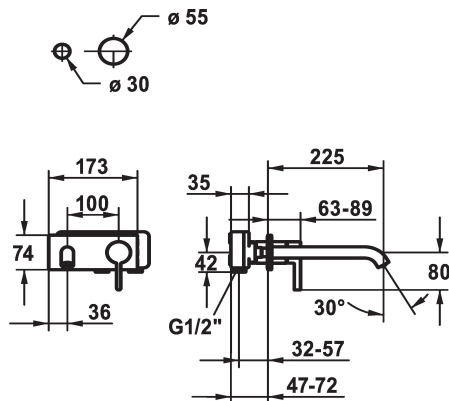

## KWC BEVO

Trim kit - Lever mixer - Basin

Modell-Linie: BEVO | 11.422.034.176

Umyvadlové armatury | Hydraulické armatury

### KWC-No.

**124619**  
chromeline, A 175, Trim kit

**124620**  
chromeline, A 225, Trim kit

**125022**  
matt black, A 175, Trim kit

**125023**  
matt black, A 225, Trim kit

**125049**  
brushed steel, A 175, Trim kit

- with ceramic discs
- flow rate and temperature continuously variable
- \* To be ordered separately:
- Unit for concealed installation ½" 39.001.401.931
- \* To be ordered separately (optional or if necessary):
- Extension set 20 mm Z.536.333

G\_Acoustic\_group

ATT-KWC-UNTERPUTZ

Projection\_A

EnergyLabelCH

Material

5 l/min (3 bar)

fixovaná

173x74