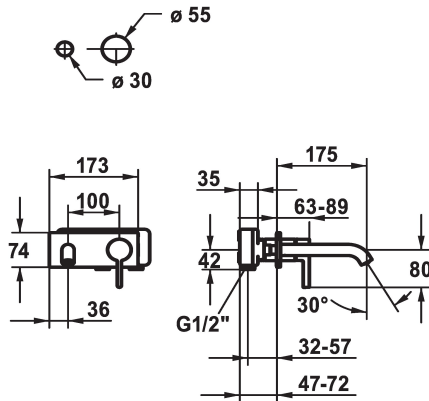

## KWC BEVO Trim kit - Lever mixer - Basin

Modell-Linie: BEVO | 11.422.033.176  
Kranar | Hydraulické armatúry

KWC-No.
<b>124619</b> chromeline, A 175, Trim kit
<b>124620</b> chromeline, A 225, Trim kit
<b>125022</b> matt black, A 175, Trim kit
<b>125023</b> matt black, A 225, Trim kit
<b>125049</b> brushed steel, A 175, Trim kit
<b>125050</b> brushed steel, A 225, Trim kit

ATT-KWC-FARBCODE	Projection_A
chromeline	A175
chromeline	A225
brushed steel	A175
brushed steel	A225

- \* Trim kit Lever mixer
- \* EcoProtect - water-saving device
- \* Fixed spout
- Neoperl® Caché® CS, Coin Slot
- \* OptimalSpace - ample space for washing or working
- \* KWC cartridge M 35 H

- with ceramic discs
- flow rate and temperature continuously variable
- \* To be ordered separately:
- Unit for concealed installation ½" 39.001.401.931
- \* To be ordered separately (optional or if necessary):
- Extension set 20 mm Z.536.333

### Technical Data

A_Spout_Spray
ATT-KWC-AUSLAUF
Diameter
Handling
ATT-KWC-FARBCODE
Installation_type
Faucet_typ
G_Acoustic_group
ATT-KWC-UNTERPUTZ
Projection_A
EnergyLabelCH
Material

5 l/min (3 bar)
fest
173x74
frontbedient
matt black
Väggmontering
Hebelmischer
I
FM-Set
A175
A
Mässing