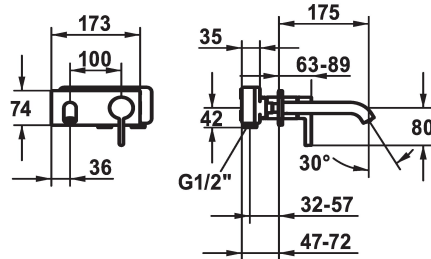

KWC BEVO

Trim kit - Lever mixer - Basin

Modell-Linie: BEVO | 11.422.033.176

Armatura umywalkowa | Armatura jednouchwytowa

KWC-No.
124619 chromeline, A 175, Trim kit
124620 chromeline, A 225, Trim kit
125022 matt black, A 175, Trim kit
125023 matt black, A 225, Trim kit
125049 brushed steel, A 175, Trim kit
125050 brushed steel, A 225, Trim kit

ATT-KWC-FARBCODE	Projection_A
chromeline	A175
chromeline	A225
brushed steel	A175
brushed steel	A225

- * Trim kit Lever mixer
- * EcoProtect - water-saving device
- * Fixed spout
- Neoperl® Caché® CS, Coin Slot
- * OptimalSpace - ample space for washing or working
- * KWC cartridge M 35 H

- with ceramic discs
- flow rate and temperature continuously variable
- * To be ordered separately:
- Unit for concealed installation ½" 39.001.401.931
- * To be ordered separately (optional or if necessary):
- Extension set 20 mm Z.536.333

Dane techniczne

A_Spout_Spray
ATT-KWC-AUSLAUF
średnicy
Handling
ATT-KWC-FARBCODE
Installation_type
Faucet_typ
G_Acoustic_group
ATT-KWC-UNTERPUTZ
Projection_A
EnergyLabelCH
Materiał

5 l/min (3 bar)
fest
173x74
frontbedient
matt black
Montaż naścienny
Hebelmischer
I
FM-Set
A175
A
Mosiądz