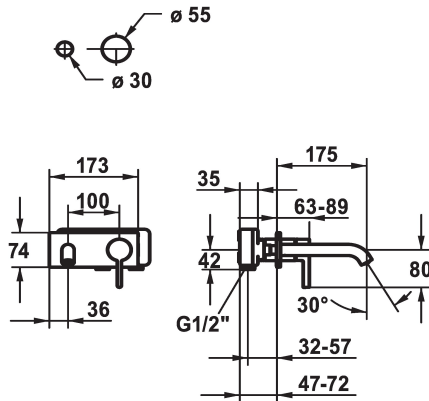

KWC BEVO

Trim kit - Lever mixer - Basin

Modell-Linie: BEVO | 11.422.033.176

Hanat | Käsi käyttöiset hanat

KWC-No.

124619
chromeline, A 175, Trim kit

124620
chromeline, A 225, Trim kit

125022
matt black, A 175, Trim kit

Projection_A

A175

A225

A175

A225

- * Trim kit Lever mixer
- * EcoProtect - water-saving device
- * Fixed spout
- Neoperl® Caché® CS, Coin Slot
- * OptimalSpace - ample space for washing or working
- * KWC cartridge M 35 H

- with ceramic discs
- flow rate and temperature continuously variable
- * To be ordered separately:
- Unit for concealed installation ½" 39.001.401.931
- * To be ordered separately (optional or if necessary):
- Extension set 20 mm Z.536.333

Tekniset tiedot

A_Spout_Spray

Spout

Halkaisija

Handling

Värikoodi

Installation_type

Faucet_typ