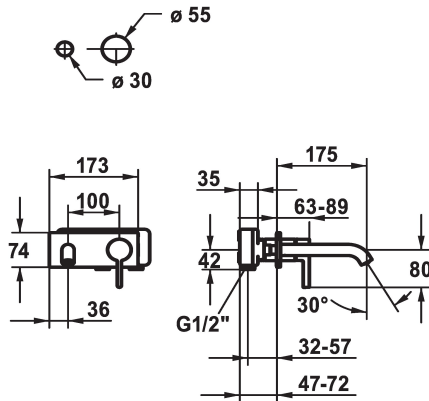

KWC BEVO Trim kit - Lever mixer - Basin

Modell-Linie: BEVO | 11.422.033.176
Taps | Manual taps

KWC-No.
124619 chromeline, A 175, Trim kit
124620 chromeline, A 225, Trim kit
125022 matt black, A 175, Trim kit
125023 matt black, A 225, Trim kit
125049 brushed steel, A 175, Trim kit
125050 brushed steel, A 225, Trim kit

Color code	Projection A
chromeline	A 175
chromeline	A 225
brushed steel	A 175
brushed steel	A 225

- * Trim kit Lever mixer
- * EcoProtect - water-saving device
- * Fixed spout
- Neoperl® Caché® CS, Coin Slot
- * OptimalSpace - ample space for washing or working
- * KWC cartridge M 35 H

- with ceramic discs
- flow rate and temperature continuously variable
- * To be ordered separately:
- Unit for concealed installation ½" 39.001.401.931
- * To be ordered separately (optional or if necessary):
- Extension set 20 mm Z.536.333

Technical Data
Flow rate
Spout
Diameter
Handling
Color code
Installation type
Faucet_typ
Acoustic group
Concealed unit
Projection A
Energy label
material

5 l/min (3 bar)
fixed
173 x 74
front lever
matt black
Wall mounted
Lever mixer
I
Trim kit
A 175
A
Brass