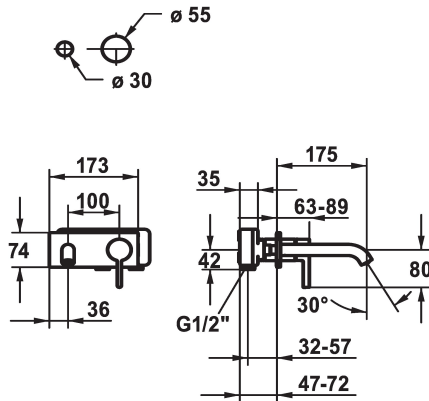

KWC BEVO Trim kit - Lever mixer - Basin

Modell-Linie: BEVO | 11.422.033.176
Taps | Manual taps

KWC-No.

124619
chromeline, A 175, Trim kit

124620
chromeline, A 225, Trim kit

125022
matt black, A 175, Trim kit

Projection A

A 175

A 225

A 175

A 225

- * Trim kit Lever mixer
- * EcoProtect - water-saving device
- * Fixed spout
- Neoperl® Caché® CS, Coin Slot
- * OptimalSpace - ample space for washing or working
- * KWC cartridge M 35 H

- with ceramic discs
- flow rate and temperature continuously variable
- * To be ordered separately:
- Unit for concealed installation ½" 39.001.401.931
- * To be ordered separately (optional or if necessary):
- Extension set 20 mm Z.536.333

Technical Data

Flow rate
Spout
Diameter
Handling
Color code
Installation type
Faucet_typ
Acoustic group
Concealed unit
Projection A
Energy label
material

5 l/min (3 bar)
fixed
173 x 74
front lever
matt black
Wall mounted
Lever mixer
I
Trim kit
A 175
A
Brass