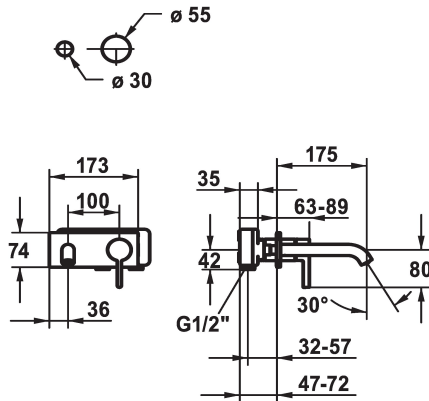

KWC BEVO Trim kit - Lever mixer - Basin

Modell-Linie: BEVO | 11.422.033.176
Taps | Manual taps

KWC-No.
124619 chromeline, A 175, Trim kit
124620 chromeline, A 225, Trim kit
125022 matt black, A 175, Trim kit
125023 matt black, A 225, Trim kit
125049 brushed steel, A 175, Trim kit
125050 brushed steel, A 225, Trim kit

Color code	Projection_A
chrome	A 175
chrome	A 225
brushed steel	A 175
brushed steel	A 225

- * Trim kit Lever mixer
- * EcoProtect - water-saving device
- * Fixed spout
- Neoperl® Caché® CS, Coin Slot
- * OptimalSpace - ample space for washing or working
- * KWC cartridge M 35 H

- with ceramic discs
- flow rate and temperature continuously variable
- * To be ordered separately:
- Unit for concealed installation ½" 39.001.401.931
- * To be ordered separately (optional or if necessary):
- Extension set 20 mm Z.536.333

Technical Data
Flow rate
Spout
Diameter
Handling
Color code
Installation_type
Faucet_typ
G_Acoustic_group
Concealed_unit
Projection_A
Energy Label
material

5 l/min (3 bar)
fixed
173 x 74
front lever
matt black
Wall mounted
Lever mixer
I
Trim kit
A 175
A
Brass