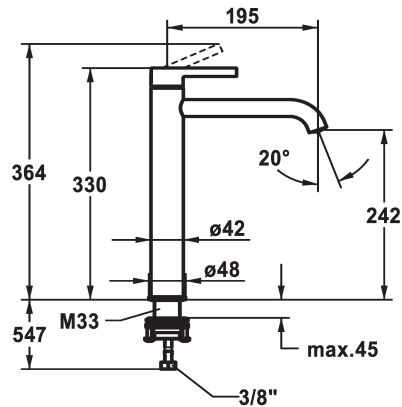

KWC BEVO Lever mixer - Basin

Modell-Linie: BEVO | 12.421.093.176FL
Armatura umywalkowa | Armatura jednouchwytowa

KWC-No.

124616
chromeline, A 195, flexible connection hoses, without pop-up valve

125021
matt black, A 195, flexible connection hoses, without pop-up valve

125048
brushed steel, A 195, flexible connection hoses, without pop-up valve

- * Lever mixer
- * For top-mounted basins
- * EcoProtect - water-saving device
- * Fixed spout
- Neoperl® Caché® CS, Coin Slot
- * OptimalSpace - ample space for washing or working
- * KWC cartridge M 35 OP

ATT-KWC-FARBCODE

chromeline

matt black

brushed steel

- with ceramic discs
- flow rate and temperature continuously variable
- temperature limitation
- * Flexible connection hoses 3/8"
- * QuickInstallation - Fastening via threaded connection with locking screws
- * Mounting hole size ø35 mm

Faucet_typ

Dimension Height

G_Acoustic_group

Projection_A

EnergyLabelCH

ATT-KWC-MASS-WASSERAUSTRITT

Material

5 l/min (3 bar)