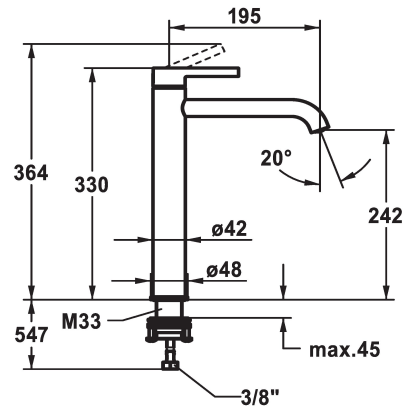

KWC BEVO Lever mixer - Basin

Modell-Linie: BEVO | 12.421.093.176FL
Hanat | Käsikäyttöiset hanat

KWC-No.

124616
chromeline, A 195, flexible connection hoses, without pop-up valve

125021
matt black, A 195, flexible connection hoses, without pop-up valve

125048
brushed steel, A 195, flexible connection hoses, without pop-up valve

- * Lever mixer
- * For top-mounted basins
- * EcoProtect - water-saving device
- * Fixed spout
- Neoperl® Caché® CS, Coin Slot
- * OptimalSpace - ample space for washing or working
- * KWC cartridge M 35 OP

Värikoodi

chromeline

matt black

brushed steel

- with ceramic discs
- flow rate and temperature continuously variable
- temperature limitation
- * Flexible connection hoses 3/8"
- * QuickInstallation - Fastening via threaded connection with locking screws
- * Mounting hole size ø35 mm

Faucet_typ

Measure_Height

G_Acoustic_group

Projection_A

EnergyLabelCH

ATT-KWC-MASS-WASSERAUSTRITT

Materiaali

lviCode