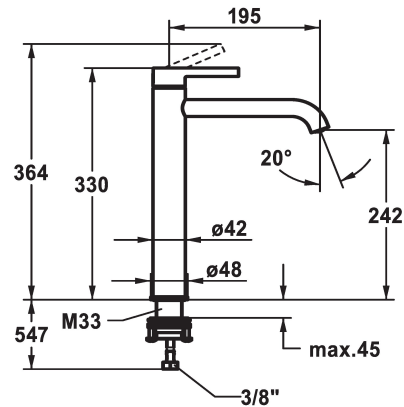

KWC BEVO Lever mixer - Basin

Modell-Linie: BEVO | 12.421.093.176FL
Taps | Manual taps

KWC-No.

124616
chromeline, A 195, flexible connection hoses, without pop-up valve

125021
matt black, A 195, flexible connection hoses, without pop-up valve

125048
brushed steel, A 195, flexible connection hoses, without pop-up valve

Color code

chromeline

matt black

brushed steel

- Lever mixer
- For top-mounted basins
- EcoProtect - water-saving device
- Fixed spout
- Neoperl® Caché® CS, Coin Slot
- OptimalSpace - ample space for washing or working
- KWC cartridge M 35 OP

- with ceramic discs
- flow rate and temperature continuously variable
- temperature limitation
- Flexible connection hoses 3/8"
- QuickInstallation - Fastening via threaded connection with locking screws
- Mounting hole size ø35 mm

Technical Data

Flow rate	5 l/min (3 bar)
pop-up valve	without pop-up valve
Connection	Flexible connection hoses
Spout	fixed
Handling	top lever
Color code	matt black
Installation type	for top-mounted sinks
Faucet_typ	Lever mixer
Measure Height	330
Acoustic group	I
Projection A	A 195
Energy label	A
Dimension Water outlet	242
material	Brass

Flow rate	5 l/min (3 bar)
pop-up valve	without pop-up valve
Connection	Flexible connection hoses
Spout	fixed
Handling	top lever
Color code	matt black
Installation type	for top-mounted sinks
Faucet_typ	Lever mixer
Measure Height	330
Acoustic group	I
Projection A	A 195
Energy label	A
Dimension Water outlet	242
material	Brass

Spare Parts