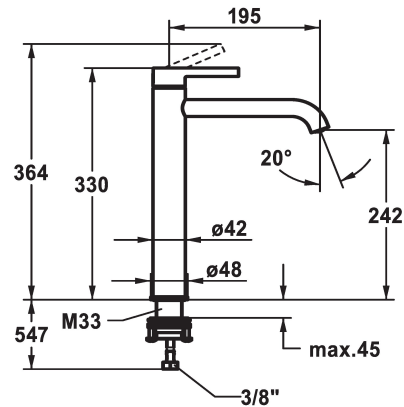

KWC BEVO Lever mixer - Basin

Modell-Linie: BEVO | 12.421.093.176FL
Taps | Manual taps

KWC-No.

124616
chromeline, A 195, flexible connection hoses, without pop-up valve

125021
matt black, A 195, flexible connection hoses, without pop-up valve

125048
brushed steel, A 195, flexible connection hoses, without pop-up valve

Color code

chromeline

matt black

brushed steel

- * Lever mixer
- * For top-mounted basins
- * EcoProtect - water-saving device
- * Fixed spout
- Neoperl® Caché® CS, Coin Slot
- * OptimalSpace - ample space for washing or working
- * KWC cartridge M 35 OP

- with ceramic discs
- flow rate and temperature continuously variable
- temperature limitation
- * Flexible connection hoses 3/8"
- * QuickInstallation - Fastening via threaded connection with locking screws
- * Mounting hole size ø35 mm

Technical Data

Flow rate
pop-up assembly
Connection
Spout
Handling
Color code
Installation type
Faucet_typ
Dimension Height
Acoustic group
Projection A
Energy label
Dimension Water outlet
material

5 l/min (3 bar)
without pop-up valve
Flexible connection hoses
fixed
top lever
matt black
for top-mounted sinks
Lever mixer
330
I
A 195
A
242
Brass