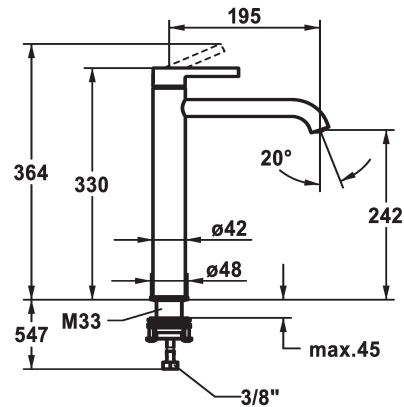

KWC BEVO Lever mixer - Basin

Modell-Linie: BEVO | 12.421.093.176FL
Taps | Manual taps

KWC-No.

124616
chromeline, A 195, flexible connection hoses, without pop-up valve

125021
matt black, A 195, flexible connection hoses, without pop-up valve

125048
brushed steel, A 195, flexible connection hoses, without pop-up valve

Color code

chrome

matt black

brushed steel

- Lever mixer
- For top-mounted basins
- EcoProtect - water-saving device
- Fixed spout
- Neoperl® Caché® CS, Coin Slot
- OptimalSpace - ample space for washing or working
- KWC cartridge M 35 OP

- with ceramic discs
- flow rate and temperature continuously variable
- temperature limitation
- Flexible connection hoses 3/8"
- QuickInstallation - Fastening via threaded connection with locking screws
- Mounting hole size ø35 mm

Technical Data

Flow rate	5 l/min (3 bar)
Pop-up_valve	without pop-up valve
Connection	Flexible connection hoses
Spout	fixed
Handling	top lever
Color code	matt black
Installation_type	for top-mounted sinks
Faucet_typ	Lever mixer
Dimension Height	330
G_Acoustic_group	I
Projection_A	A 195
Energy Label	A
Dimension Water outlet	242
material	Brass

Flow rate	5 l/min (3 bar)
Pop-up_valve	without pop-up valve
Connection	Flexible connection hoses
Spout	fixed
Handling	top lever
Color code	matt black
Installation_type	for top-mounted sinks
Faucet_typ	Lever mixer
Dimension Height	330
G_Acoustic_group	I
Projection_A	A 195
Energy Label	A
Dimension Water outlet	242
material	Brass

Spare Parts