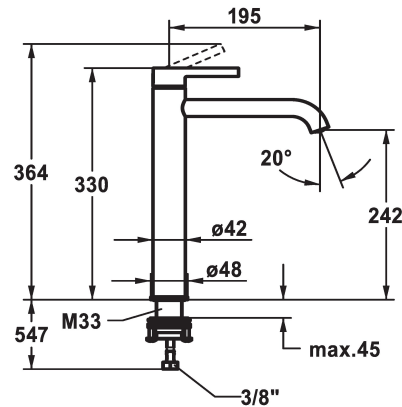

## KWC BEVO Lever mixer - Basin

Modell-Linie: BEVO | 12.421.093.176FL  
Umyvadlové armatury | Hydraulické armatury

### KWC-No.

**124616**  
chromeline, A 195, flexible connection hoses, without pop-up valve

**125021**  
matt black, A 195, flexible connection hoses, without pop-up valve

**125048**  
brushed steel, A 195, flexible connection hoses, without pop-up valve

### ATT-KWC-FARBCODE

chromeline

matt black

brushed steel

- with ceramic discs
- flow rate and temperature continuously variable
- temperature limitation
- \* Flexible connection hoses 3/8"
- \* QuickInstallation - Fastening via threaded connection with locking screws
- \* Mounting hole size ø35 mm

Faucet\_typ

Measure\_Height

G\_Acoustic\_group

Projection\_A

EnergyLabelCH

ATT-KWC-MASS-WASSERAUSTRITT

Materiál

5 l/min (3 bar)