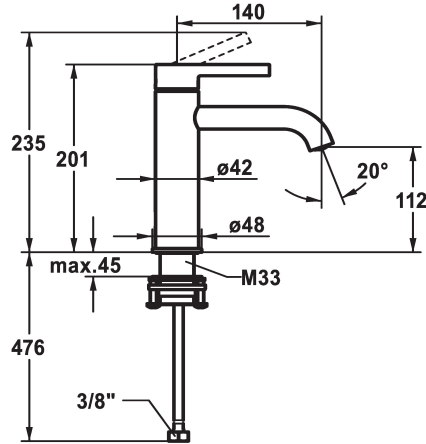

KWC BEVO Lever mixer - Basin

Modell-Linie: BEVO | 12.421.052.176FL
Kranar | Hydraulické armatúry

KWC-No.

125018
matt black, A 140, flexible connection hoses, with Push Open

125019
matt black, A 140, flexible connection hoses, without pop-up valve

125045
brushed steel, A 140, flexible connection hoses, with Push Open

125046
brushed steel, A 140, flexible connection hoses, without pop-up valve

- * Lever mixer
- * EcoProtect - water-saving device
- * Fixed spout
- Neoperl® Caché® CS, Coin Slot
- * OptimalSpace - ample space for washing or working
- * KWC cartridge M 35 OP
- with ceramic discs

brushed steel

brushed steel

- flow rate and temperature continuously variable
- temperature limitation
- * Flexible connection hoses 3/8"
- * QuickInstallation - Fastening via threaded connection with locking screws
- * Mounting hole size ø35 mm

Faucet_typ

Measure_Height

G_Acoustic_group

Projection_A

EnergyLabelCH

ATT-KWC-MASS-WASSERAUSTRITT

Material

5 l/min (3 bar)