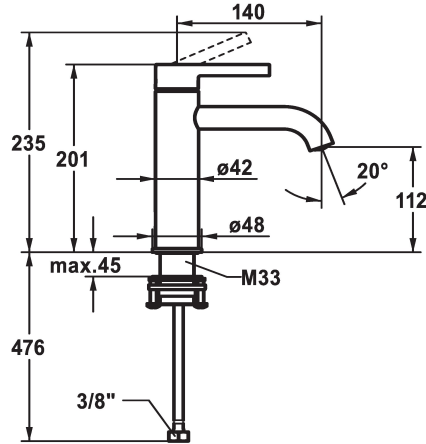

KWC BEVO Lever mixer - Basin

Modell-Linie: BEVO | 12.421.052.176FL
Armatura umywalkowa | Armatura jednouchwytywa

KWC-No.

125018
matt black, A 140, flexible connection hoses, with Push Open

125019
matt black, A 140, flexible connection hoses, without pop-up valve

125045
brushed steel, A 140, flexible connection hoses, with Push Open

125046
brushed steel, A 140, flexible connection hoses, without pop-up valve

- * Lever mixer
- * EcoProtect - water-saving device
- * Fixed spout
- Neoperl® Caché® CS, Coin Slot
- * OptimalSpace - ample space for washing or working
- * KWC cartridge M 35 OP
- with ceramic discs

brushed steel

brushed steel

- flow rate and temperature continuously variable
- temperature limitation
- * Flexible connection hoses 3/8"
- * QuickInstallation - Fastening via threaded connection with locking screws
- * Mounting hole size ø35 mm

Faucet_typ

Dimension Height

G_Acoustic_group

Projection_A

EnergyLabelCH

ATT-KWC-MASS-WASSERAUSTRITT

Materiał

5 l/min (3 bar)