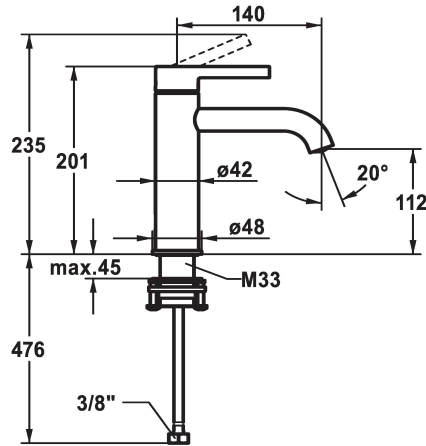

KWC BEVO Lever mixer - Basin

Modell-Linie: BEVO | 12.421.052.176FL
Taps | Manual taps

KWC-No.

125018
matt black, A 140, flexible connection hoses, with Push Open

125019
matt black, A 140, flexible connection hoses, without pop-up valve

125045
brushed steel, A 140, flexible connection hoses, with Push Open

125046
brushed steel, A 140, flexible connection hoses, without pop-up valve

pop-up valve

with Push open

without pop-up valve

with Push open

- flow rate and temperature continuously variable
- temperature limitation
- * Flexible connection hoses 3/8"
- * QuickInstallation - Fastening via threaded connection with locking screws
- * Mounting hole size ø35 mm

Technical Data

Flow rate
pop-up valve
Connection
Spout
Handling
Color code
Installation type
Faucet_typ
Measure Height
Acoustic group
Projection A
Energy label
Dimension Water outlet
material

5 l/min (3 bar)
without pop-up valve
Flexible connection hoses
fixed
top lever
matt black
Pillar installation
Lever mixer
201
I
A 140
A
112
Brass