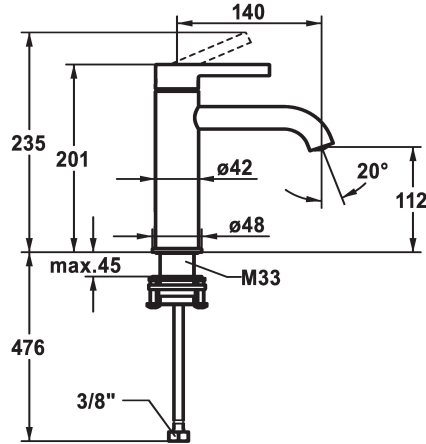

KWC BEVO Lever mixer - Basin

Modell-Linie: BEVO | 12.421.052.176FL
Taps | Manual taps

KWC-No.

125018
matt black, A 140, flexible connection hoses, with Push Open

125019
matt black, A 140, flexible connection hoses, without pop-up valve

125045
brushed steel, A 140, flexible connection hoses, with Push Open

125046
brushed steel, A 140, flexible connection hoses, without pop-up valve

- * Lever mixer
- * EcoProtect - water-saving device
- * Fixed spout
- Neoperl® Caché® CS, Coin Slot
- * OptimalSpace - ample space for washing or working
- * KWC cartridge M 35 OP
- with ceramic discs

brushed steel

brushed steel

- flow rate and temperature continuously variable
- temperature limitation
- * Flexible connection hoses 3/8"
- * QuickInstallation - Fastening via threaded connection with locking screws
- * Mounting hole size ø35 mm

Technical Data

Flow rate	5 l/min (3 bar)
Pop-up_valve	without pop-up valve
Connection	Flexible connection hoses
Spout	fixed
Handling	top lever
Color code	matt black
Installation_type	Pillar installation
Faucet_typ	Lever mixer
Dimension Height	201
G_Acoustic_group	I
Projection_A	A 140
Energy Label	A
Dimension Water outlet	112
material	Brass