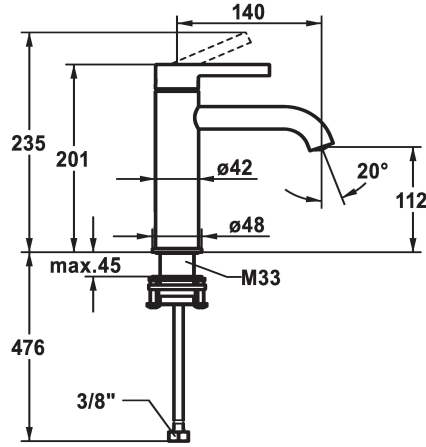

KWC BEVO Lever mixer - Basin

Modell-Linie: BEVO | 12.421.052.176FL
Umyvadlové armatury | Hydraulické armatury

KWC-No.

125018
matt black, A 140, flexible connection hoses, with Push Open

125019
matt black, A 140, flexible connection hoses, without pop-up valve

125045
brushed steel, A 140, flexible connection hoses, with Push Open

125046
brushed steel, A 140, flexible connection hoses, without pop-up valve

- * Lever mixer
- * EcoProtect - water-saving device
- * Fixed spout
- Neoperl® Caché® CS, Coin Slot
- * OptimalSpace - ample space for washing or working
- * KWC cartridge M 35 OP
- with ceramic discs

brushed steel

brushed steel

- flow rate and temperature continuously variable
- temperature limitation
- * Flexible connection hoses 3/8"
- * QuickInstallation - Fastening via threaded connection with locking screws
- * Mounting hole size ø35 mm

Faucet_typ

Measure_Height

G_Acoustic_group

Projection_A

EnergyLabelCH

ATT-KWC-MASS-WASSERAUSTRITT

Materiál

5 l/min (3 bar)