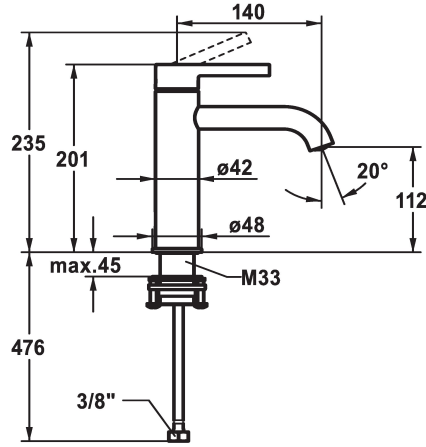

## KWC BEVO Lever mixer - Basin

Modell-Linie: BEVO | 12.421.052.176FL  
Taps | Manual taps

- flow rate and temperature continuously variable
- temperature limitation
- \* Flexible connection hoses 3/8"
- \* QuickInstallation - Fastening via threaded connection with locking screws
- \* Mounting hole size ø35 mm

### Technical Data

Flow rate	5 l/min (3 bar)
Pop-up_valve	without pop-up valve
Connection	Flexible connection hoses
Spout	fixed
Handling	top lever
Color code	matt black
Installation_type	Pillar installation
Faucet_typ	Lever mixer
Dimension Height	201
G_Acoustic group	I
Projection_A	A 140
Energy Label	A
Dimension Water outlet	112
material	Brass

Flow rate	5 l/min (3 bar)
Pop-up_valve	without pop-up valve
Connection	Flexible connection hoses
Spout	fixed
Handling	top lever
Color code	matt black
Installation_type	Pillar installation
Faucet_typ	Lever mixer
Dimension Height	201
G_Acoustic group	I
Projection_A	A 140
Energy Label	A
Dimension Water outlet	112
material	Brass