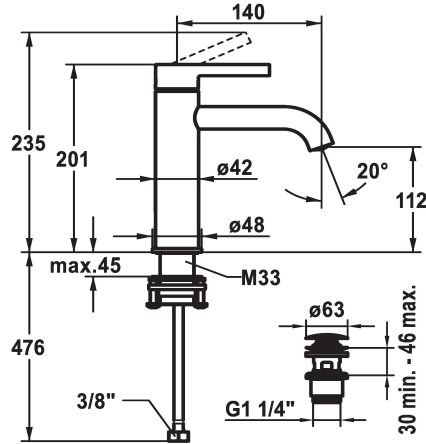

## KWC BEVO Lever mixer - Basin

Modell-Linie: BEVO | 12.421.642.176FL  
Kranar | Hydraulické armatúry

KWC-No.
<b>125018</b> matt black, A 140, flexible connection hoses, with Push Open
<b>125019</b> matt black, A 140, flexible connection hoses, without pop-up valve
<b>125045</b> brushed steel, A 140, flexible connection hoses, with Push Open
<b>125046</b> brushed steel, A 140, flexible connection hoses, without pop-up valve

ATT-KWC-ABLAUFGARNITUR	ATT-KWC-FARBCODE
mit_Push_open	matt black
ohne_Ablaufgarnitur	matt black
mit_Push_open	brushed steel
ohne_Ablaufgarnitur	brushed steel

- \* Lever mixer
- \* EcoProtect - water-saving device
- \* Fixed spout
- Neoperl® Caché® CS, Coin Slot
- \* OptimalSpace - ample space for washing or working
- \* KWC cartridge M 35 OP
- with ceramic discs
- flow rate and temperature continuously variable

- temperature limitation
- \* Flexible connection hoses 3/8"
- \* QuickInstallation - Fastening via threaded connection with locking screws
- \* Mounting hole size ø35 mm
- \* Scope of delivery:
- KWC pop-up valve Push Open 2 in 1 Z.538.321.176

Technical Data
A_Spout_Spray
ATT-KWC-ABLAUFGARNITUR
Connection
ATT-KWC-AUSLAUF
Handling
ATT-KWC-FARBCODE
Installation_type
Faucet_typ
Measure_Height
G_Acoustic group
Projection_A
EnergyLabelCH
ATT-KWC-MASS-WASSERAUSTRITT
Material