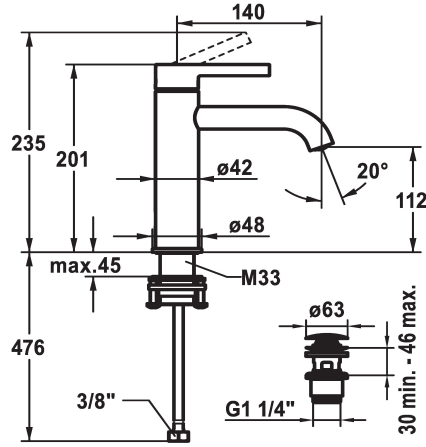

KWC BEVO Lever mixer - Basin

Modell-Linie: BEVO | 12.421.642.176FL
Kranar | Hydraulické armatúry

KWC-No.
125018 matt black, A 140, flexible connection hoses, with Push Open
125019 matt black, A 140, flexible connection hoses, without pop-up valve
125045 brushed steel, A 140, flexible connection hoses, with Push Open
125046 brushed steel, A 140, flexible connection hoses, without pop-up valve

ATT-KWC-ABLAUFGARNITUR	ATT-KWC-FARBCODE
mit_Push_open	matt black
ohne_Ablaufgarnitur	matt black
mit_Push_open	brushed steel
ohne_Ablaufgarnitur	brushed steel

- * Lever mixer
- * EcoProtect - water-saving device
- * Fixed spout
- Neoperl® Caché® CS, Coin Slot
- * OptimalSpace - ample space for washing or working
- * KWC cartridge M 35 OP
- with ceramic discs
- flow rate and temperature continuously variable

- temperature limitation
- * Flexible connection hoses 3/8"
- * QuickInstallation - Fastening via threaded connection with locking screws
- * Mounting hole size ø35 mm
- * Scope of delivery:
- KWC pop-up valve Push Open 2 in 1 Z.538.321.176

Technical Data
A_Spout_Spray
ATT-KWC-ABLAUFGARNITUR
Connection
ATT-KWC-AUSLAUF
Handling
ATT-KWC-FARBCODE
Installation_type
Faucet_typ
Measure_Height
G_Acoustic group
Projection_A
EnergyLabelCH
ATT-KWC-MASS-WASSERAUSTRITT
Material