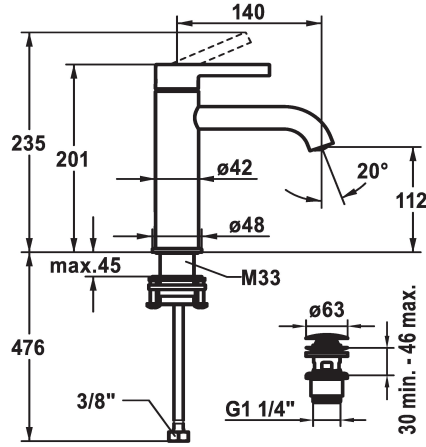

## KWC BEVO Lever mixer - Basin

Modell-Linie: BEVO | 12.421.642.176FL  
Armatura umywalkowa | Armatura jednouchwytowa

KWC-No.
<b>125018</b> matt black, A 140, flexible connection hoses, with Push Open
<b>125019</b> matt black, A 140, flexible connection hoses, without pop-up valve
<b>125045</b> brushed steel, A 140, flexible connection hoses, with Push Open
<b>125046</b> brushed steel, A 140, flexible connection hoses, without pop-up valve

ATT-KWC-ABLAUFGARNITUR	ATT-KWC-FARBCODE
mit_Push_open	matt black
ohne_Ablaufgarnitur	matt black
mit_Push_open	brushed steel
ohne_Ablaufgarnitur	brushed steel

- \* Lever mixer
- \* EcoProtect - water-saving device
- \* Fixed spout
- Neoperl® Caché® CS, Coin Slot
- \* OptimalSpace - ample space for washing or working
- \* KWC cartridge M 35 OP
- with ceramic discs
- flow rate and temperature continuously variable

- temperature limitation
- \* Flexible connection hoses 3/8"
- \* QuickInstallation - Fastening via threaded connection with locking screws
- \* Mounting hole size ø35 mm
- \* Scope of delivery:
- KWC pop-up valve Push Open 2 in 1 Z.538.321.176

Dane techniczne
A_Spout_Spray
ATT-KWC-ABLAUFGARNITUR
Connection
ATT-KWC-AUSLAUF
Handling
ATT-KWC-FARBCODE
Installation_type
Faucet_typ
Dimension Height
G_Acoustic group
Projection_A
EnergyLabelCH
ATT-KWC-MASS-WASSERAUSTRITT
Material