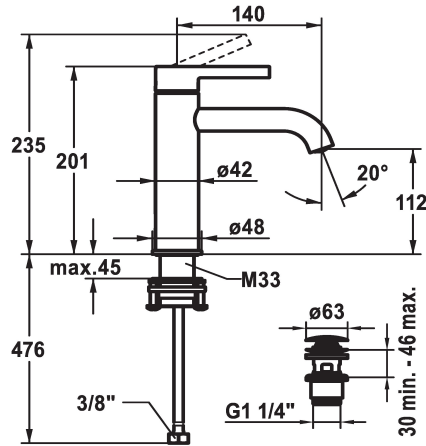

## KWC BEVO Lever mixer - Basin

Modell-Linie: BEVO | 12.421.642.176FL  
Hanat | Käsi käyttöiset hanat

### KWC-No.

**125018**  
matt black, A 140, flexible connection hoses, with Push Open

**125019**  
matt black, A 140, flexible connection hoses, without pop-up valve

**125045**  
brushed steel, A 140, flexible connection hoses, with Push Open

**125046**  
brushed steel, A 140, flexible connection hoses, without pop-up valve

- \* Lever mixer
- \* EcoProtect - water-saving device
- \* Fixed spout
- Neoperl® Caché® CS, Coin Slot
- \* OptimalSpace - ample space for washing or working
- \* KWC cartridge M 35 OP
- with ceramic discs
- flow rate and temperature continuously variable

### Värikoodi

matt black

matt black

brushed steel

brushed steel

- temperature limitation
- \* Flexible connection hoses 3/8"
- \* QuickInstallation - Fastening via threaded connection with locking screws
- \* Mounting hole size ø35 mm
- \* Scope of delivery:
- KWC pop-up valve Push Open 2 in 1 Z.538.321.176