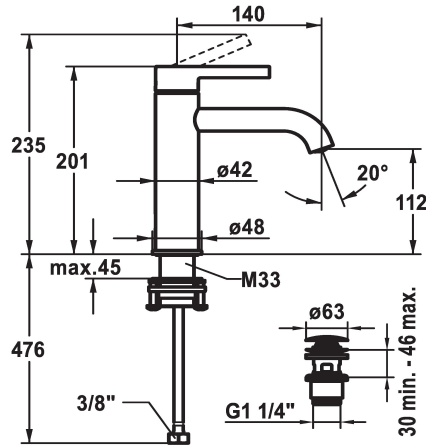

## KWC BEVO Lever mixer - Basin

Modell-Linie: BEVO | 12.421.642.176FL  
Hanat | Käsitöötiset hanat

KWC-No.
<b>125018</b> matt black, A 140, flexible connection hoses, with Push Open
<b>125019</b> matt black, A 140, flexible connection hoses, without pop-up valve
<b>125045</b> brushed steel, A 140, flexible connection hoses, with Push Open
<b>125046</b> brushed steel, A 140, flexible connection hoses, without pop-up valve

ATT-KWC- ABLAUFGARNITUR	ATT-KWC-FARBCODE
mit_Push_open	matt black
ohne_Ablaufgarnitur	matt black
mit_Push_open	brushed steel
ohne_Ablaufgarnitur	brushed steel

- \* Lever mixer
- \* EcoProtect - water-saving device
- \* Fixed spout
- Neoperl® Caché® CS, Coin Slot
- \* OptimalSpace - ample space for washing or working
- \* KWC cartridge M 35 OP
- with ceramic discs
- flow rate and temperature continuously variable

- temperature limitation
- \* Flexible connection hoses 3/8"
- \* QuickInstallation - Fastening via threaded connection with locking screws
- \* Mounting hole size ø35 mm
- \* Scope of delivery:
- KWC pop-up valve Push Open 2 in 1 Z.538.321.176

Tekniset tiedot
A_Spout_Spray
ATT-KWC-ABLAUFGARNITUR
Connection
Spout
Handling
ATT-KWC-FARBCODE
Installation_type
Faucet_typ
Measure_Height
G_Acoustic group
Projection_A
EnergyLabelCH
ATT-KWC-MASS-WASSERAUSTRITT
Materiaali
lviCode