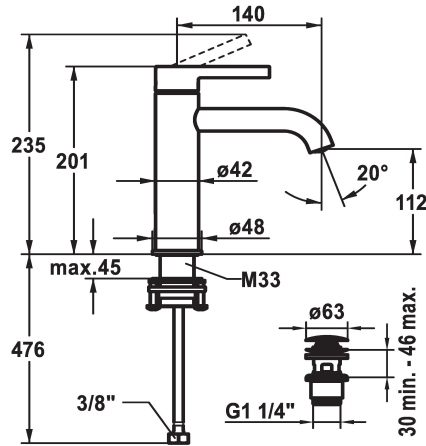

KWC BEVO Lever mixer - Basin

Modell-Linie: BEVO | 12.421.642.176FL
Taps | Manual taps

KWC-No.

125018
matt black, A 140, flexible connection hoses, with Push Open

125019
matt black, A 140, flexible connection hoses, without pop-up valve

125045
brushed steel, A 140, flexible connection hoses, with Push Open

125046
brushed steel, A 140, flexible connection hoses, without pop-up valve

- Lever mixer
- EcoProtect - water-saving device
- Fixed spout
- Neoperl® Caché® CS, Coin Slot
- OptimalSpace - ample space for washing or working
- KWC cartridge M 35 OP
- with ceramic discs
- flow rate and temperature continuously variable

pop-up valve

with Push open

without pop-up valve

with Push open

without pop-up valve

Color code

matt black

matt black

brushed steel

brushed steel

- temperature limitation
- Flexible connection hoses 3/8"
- QuickInstallation - Fastening via threaded connection with locking screws
- Mounting hole size ø35 mm
- Scope of delivery:
- KWC pop-up valve Push Open 2 in 1 Z.538.321.176

Technical Data

Flow rate	5 l/min (3 bar)
pop-up valve	with Push open
Connection	Flexible connection hoses
Spout	fixed
Handling	top lever
Color code	matt black
Installation type	Pillar installation
Faucet_typ	Lever mixer
Measure Height	201
Acoustic group	I
Projection A	A 140
Energy label	A
Dimension Water outlet	112
material	Brass

Flow rate	5 l/min (3 bar)
pop-up valve	with Push open
Connection	Flexible connection hoses
Spout	fixed
Handling	top lever
Color code	matt black
Installation type	Pillar installation
Faucet_typ	Lever mixer
Measure Height	201
Acoustic group	I
Projection A	A 140
Energy label	A
Dimension Water outlet	112
material	Brass

Spare Parts