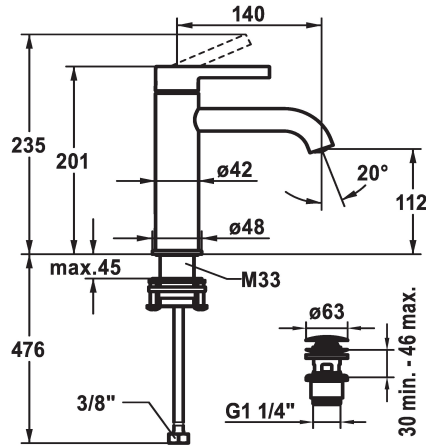

## KWC BEVO Lever mixer - Basin

Modell-Linie: BEVO | 12.421.642.176FL  
Taps | Manual taps

### Color code

matt black

matt black

brushed steel

brushed steel

- temperature limitation
- \* Flexible connection hoses 3/8"
- \* QuickInstallation - Fastening via threaded connection with locking screws
- \* Mounting hole size ø35 mm
- \* Scope of delivery:
- KWC pop-up valve Push Open 2 in 1 Z.538.321.176

### Technical Data

Flow rate	5 l/min (3 bar)
pop-up assembly	with Push open
Connection	Flexible connection hoses
Spout	fixed
Handling	top lever
Color code	matt black
Installation type	Pillar installation
Faucet_typ	Lever mixer
Dimension Height	201
Acoustic group	I
Projection A	A 140
Energy label	A
Dimension Water outlet	112
material	Brass

Flow rate	5 l/min (3 bar)
pop-up assembly	with Push open
Connection	Flexible connection hoses
Spout	fixed
Handling	top lever
Color code	matt black
Installation type	Pillar installation
Faucet_typ	Lever mixer
Dimension Height	201
Acoustic group	I
Projection A	A 140
Energy label	A
Dimension Water outlet	112
material	Brass