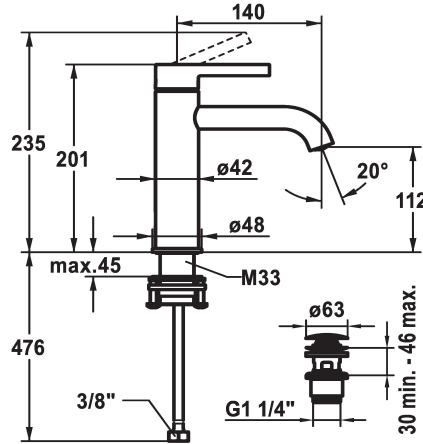

## KWC BEVO Lever mixer - Basin

Modell-Linie: BEVO | 12.421.642.176FL  
Taps | Manual taps

KWC-No.
<b>125018</b> matt black, A 140, flexible connection hoses, with Push Open
<b>125019</b> matt black, A 140, flexible connection hoses, without pop-up valve
<b>125045</b> brushed steel, A 140, flexible connection hoses, with Push Open
<b>125046</b> brushed steel, A 140, flexible connection hoses, without pop-up valve

- temperature limitation
- \* Flexible connection hoses 3/8"
- \* QuickInstallation - Fastening via threaded connection with locking screws
- \* Mounting hole size ø35 mm
- \* Scope of delivery:
- KWC pop-up valve Push Open 2 in 1 Z.538.321.176

Technical Data
Flow rate
Pop-up_valve
Connection
Spout
Handling
Color code
Installation_type
Faucet_typ
Dimension Height
G_Acoustic group
Projection_A
Energy Label
Dimension Water outlet
material

5 l/min (3 bar)
with Push open
Flexible connection hoses
fixed
top lever
matt black
Pillar installation
Lever mixer
201
I
A 140
A
112
Brass

### Spare Parts

**KWC BEVO**  
Lever mixer - Basin

**Modell-Linie: BEVO | 12.421.642.176FL**  
Taps | Manual taps

**Cartridge M 35 OP**

---

**538331**  
Z.537.710

---