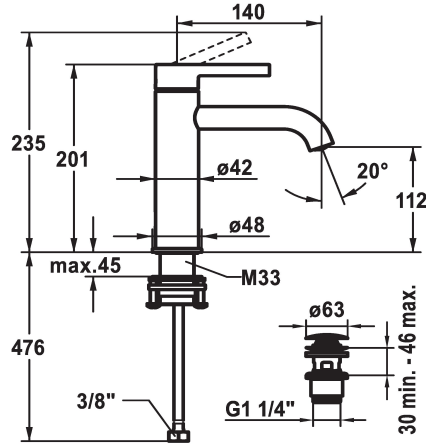

## KWC BEVO Lever mixer - Basin

Modell-Linie: BEVO | 12.421.642.176FL  
Umyvadlové armatury | Hydraulické armatury

KWC-No.
<b>125018</b> matt black, A 140, flexible connection hoses, with Push Open
<b>125019</b> matt black, A 140, flexible connection hoses, without pop-up valve
<b>125045</b> brushed steel, A 140, flexible connection hoses, with Push Open
<b>125046</b> brushed steel, A 140, flexible connection hoses, without pop-up valve

ATT-KWC-ABLAUFGARNITUR	ATT-KWC-FARBCODE
mit_Push_open	matt black
ohne_Ablaufgarnitur	matt black
mit_Push_open	brushed steel
ohne_Ablaufgarnitur	brushed steel

- \* Lever mixer
- \* EcoProtect - water-saving device
- \* Fixed spout
- Neoperl® Caché® CS, Coin Slot
- \* OptimalSpace - ample space for washing or working
- \* KWC cartridge M 35 OP
- with ceramic discs
- flow rate and temperature continuously variable

- temperature limitation
- \* Flexible connection hoses 3/8"
- \* QuickInstallation - Fastening via threaded connection with locking screws
- \* Mounting hole size ø35 mm
- \* Scope of delivery:
- KWC pop-up valve Push Open 2 in 1 Z.538.321.176

Technické údaje
A_Spout_Spray
ATT-KWC-ABLAUFGARNITUR
Connection
ATT-KWC-AUSLAUF
Handling
ATT-KWC-FARBCODE
Installation_type
Faucet_typ
Measure_Height
G_Acoustic group
Projection_A
EnergyLabelCH
ATT-KWC-MASS-WASSERAUSTRITT
Materiál