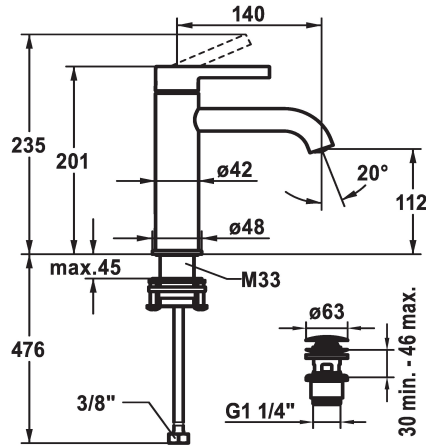

KWC BEVO Lever mixer - Basin

Modell-Linie: BEVO | 12.421.642.176FL
Taps | Manual taps

KWC-No.
125018 matt black, A 140, flexible connection hoses, with Push Open
125019 matt black, A 140, flexible connection hoses, without pop-up valve
125045 brushed steel, A 140, flexible connection hoses, with Push Open
125046 brushed steel, A 140, flexible connection hoses, without pop-up valve

- temperature limitation
- * Flexible connection hoses 3/8"
- * QuickInstallation - Fastening via threaded connection with locking screws
- * Mounting hole size ø35 mm
- * Scope of delivery:
- KWC pop-up valve Push Open 2 in 1 Z.538.321.176

Technical Data
Flow rate
Pop-up_valve
Connection
Spout
Handling
Color code
Installation_type
Faucet_typ
Dimension Height
G_Acoustic group
Projection_A
Energy Label
Dimension Water outlet
material

5 l/min (3 bar)
with Push open
Flexible connection hoses
fixed
top lever
matt black
Pillar installation
Lever mixer
201
I
A 140
A
112
Brass

Spare Parts

KWC BEVO
Lever mixer - Basin

Modell-Linie: BEVO | 12.421.642.176FL
Taps | Manual taps

Cartridge M 35 OP

538331
Z.537.710
