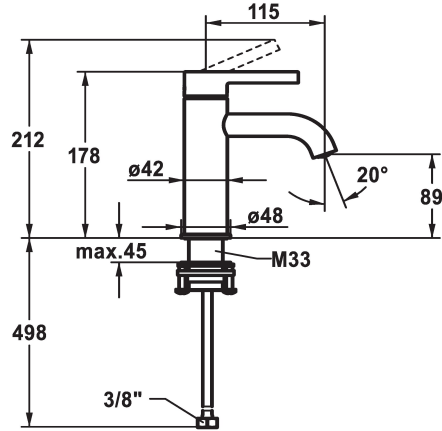

KWC BEVO Lever mixer - Basin

Modell-Linie: BEVO | 12.421.051.176FL
Kranar | Hydraulické armatúry

KWC-No.

125016
matt black, A 115, flexible connection hoses, with Push Open

125017
matt black, A 115, flexible connection hoses, without pop-up valve

125043
brushed steel, A 115, flexible connection hoses, with Push Open

125044
brushed steel, A 115, flexible connection hoses, without pop-up valve

- * Lever mixer
- * EcoProtect - water-saving device
- * Fixed spout
- Neoperl® Caché® CS, Coin Slot
- * KWC cartridge M 35 OP
- with ceramic discs

brushed steel

brushed steel

- flow rate and temperature continuously variable
- temperature limitation
- * Flexible connection hoses 3/8"
- * QuickInstallation - Fastening via threaded connection with locking screws
- * Mounting hole size ø35 mm

Faucet_typ

Measure_Height

G_Acoustic_group

Projection_A

EnergyLabelCH

ATT-KWC-MASS-WASSERAUSTRITT

Material

5 l/min (3 bar)