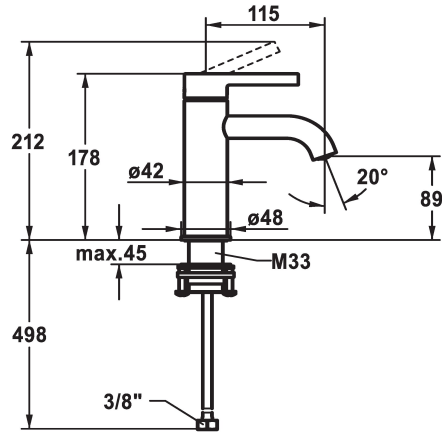

## KWC BEVO Lever mixer - Basin

Modell-Linie: BEVO | 12.421.051.176FL  
Armatura umywalkowa | Armatura jednouchwytowa

**125044**  
brushed steel, A 115, flexible connection hoses, without pop-up valve

- \* Lever mixer
- \* EcoProtect - water-saving device
- \* Fixed spout
- Neoperl® Caché® CS, Coin Slot
- \* KWC cartridge M 35 OP
- with ceramic discs

### ATT-KWC-FARBCODE

matt black

matt black

brushed steel

brushed steel

- flow rate and temperature continuously variable
- temperature limitation
- \* Flexible connection hoses 3/8"
- \* QuickInstallation - Fastening via threaded connection with locking screws
- \* Mounting hole size ø35 mm

Faucet\_typ

Dimension Height

G\_Acoustic\_group

Projection\_A

EnergyLabelCH

ATT-KWC-MASS-WASSERAUSTRITT

Material

5 l/min (3 bar)