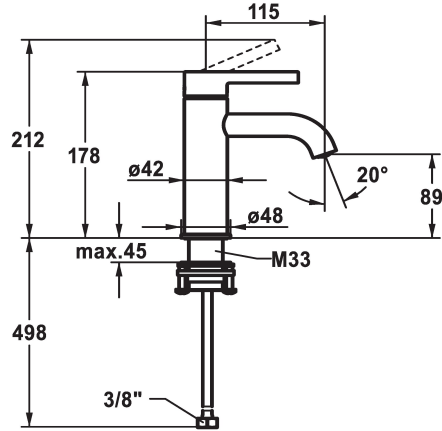

## KWC BEVO Lever mixer - Basin

Modell-Linie: BEVO | 12.421.051.176FL  
Kranen | Eengreepkranen

### KWC-No.

**125016**  
matt black, A 115, flexible connection hoses, with Push Open

**125017**  
matt black, A 115, flexible connection hoses, without pop-up valve

**125043**  
brushed steel, A 115, flexible connection hoses, with Push Open

**125044**  
brushed steel, A 115, flexible connection hoses, without pop-up valve

Faucet\_typ

Hoogteafmeting

G\_Acoustic group

Projection\_A

EnergyLabelCH

Afmetingen wateruitlaat

Materiaal

5 l/min (3 bar)