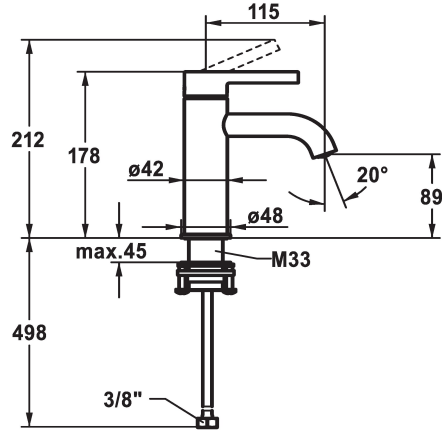

## KWC BEVO Lever mixer - Basin

Modell-Linie: BEVO | 12.421.051.176FL  
Hanat | Käsi käyttöiset hanat

KWC-No.
<b>125016</b> matt black, A 115, flexible connection hoses, with Push Open
<b>125017</b> matt black, A 115, flexible connection hoses, without pop-up valve
<b>125043</b> brushed steel, A 115, flexible connection hoses, with Push Open
<b>125044</b> brushed steel, A 115, flexible connection hoses, without pop-up valve

- \* Lever mixer
- \* EcoProtect - water-saving device
- \* Fixed spout
- Neoperl® Caché® CS, Coin Slot
- \* KWC cartridge M 35 OP
- with ceramic discs

ATT-KWC-ABLAUFGARNITUR	Värikoodi
mit_Push_open	matt black
ohne_Ablaufgarnitur	matt black
mit_Push_open	brushed steel
ohne_Ablaufgarnitur	brushed steel

- flow rate and temperature continuously variable
- temperature limitation
- \* Flexible connection hoses 3/8"
- \* QuickInstallation - Fastening via threaded connection with locking screws
- \* Mounting hole size ø35 mm

Tekniset tiedot
A_Spout_Spray
ATT-KWC-ABLAUFGARNITUR
Connection
Spout
Handling
Värikoodi
Installation_type
Faucet_typ
Measure_Height
G_Acoustic_group
Projection_A
EnergyLabelCH
ATT-KWC-MASS-WASSERAUSTRITT
Materiaali
lviCode