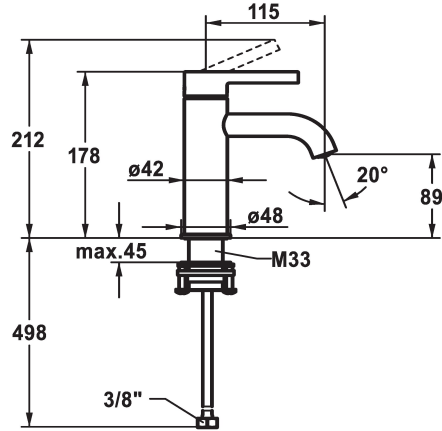

KWC BEVO Lever mixer - Basin

Modell-Linie: BEVO | 12.421.051.176FL
Hanat | Käsi käyttöiset hanat

KWC-No.

125016
matt black, A 115, flexible connection hoses, with Push Open

125017
matt black, A 115, flexible connection hoses, without pop-up valve

125043
brushed steel, A 115, flexible connection hoses, with Push Open

125044
brushed steel, A 115, flexible connection hoses, without pop-up valve

- * Lever mixer
- * EcoProtect - water-saving device
- * Fixed spout
- Neoperl® Caché® CS, Coin Slot
- * KWC cartridge M 35 OP
- with ceramic discs

brushed steel

brushed steel

- flow rate and temperature continuously variable
- temperature limitation
- * Flexible connection hoses 3/8"
- * QuickInstallation - Fastening via threaded connection with locking screws
- * Mounting hole size ø35 mm

Faucet_typ

Measure_Height

G_Acoustic_group

Projection_A

EnergyLabelCH

ATT-KWC-MASS-WASSERAUSTRITT

Materiaali

lviCode