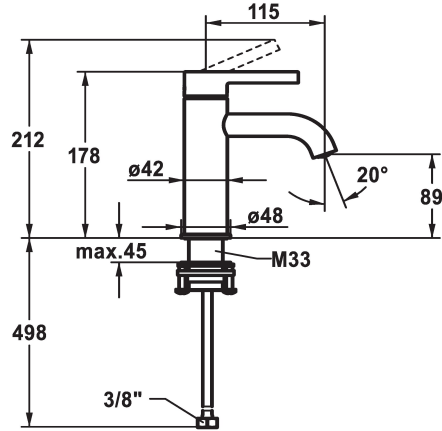

KWC BEVO Lever mixer - Basin

Modell-Linie: BEVO | 12.421.051.176FL
Taps | Manual taps

KWC-No.

125016
matt black, A 115, flexible connection hoses, with Push Open

125017
matt black, A 115, flexible connection hoses, without pop-up valve

125043
brushed steel, A 115, flexible connection hoses, with Push Open

125044
brushed steel, A 115, flexible connection hoses, without pop-up valve

- * Lever mixer
- * EcoProtect - water-saving device
- * Fixed spout
- Neoperl® Caché® CS, Coin Slot
- * KWC cartridge M 35 OP
- with ceramic discs

brushed steel

brushed steel

- flow rate and temperature continuously variable
- temperature limitation
- * Flexible connection hoses 3/8"
- * QuickInstallation - Fastening via threaded connection with locking screws
- * Mounting hole size ø35 mm

Technical Data

Flow rate
pop-up valve
Connection
Spout
Handling
Color code
Installation type
Faucet_typ
Measure Height
Acoustic group
Projection A
Energy label
Dimension Water outlet
material

5 l/min (3 bar)
without pop-up valve
Flexible connection hoses
fixed
top lever
matt black
Pillar installation
Lever mixer
178
I
A 115
A
89
Brass