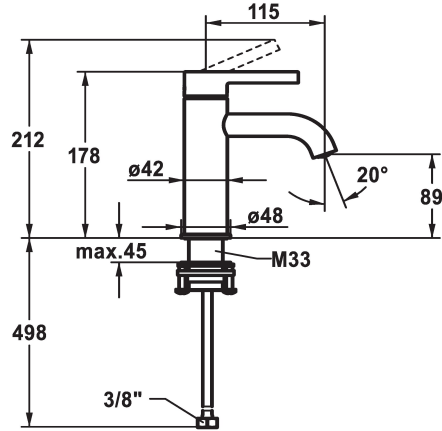

KWC BEVO Lever mixer - Basin

Modell-Linie: BEVO | 12.421.051.176FL
Taps | Manual taps

KWC-No.
125016 matt black, A 115, flexible connection hoses, with Push Open
125017 matt black, A 115, flexible connection hoses, without pop-up valve
125043 brushed steel, A 115, flexible connection hoses, with Push Open
125044 brushed steel, A 115, flexible connection hoses, without pop-up valve

- * Lever mixer
- * EcoProtect - water-saving device
- * Fixed spout
- Neoperl® Caché® CS, Coin Slot
- * KWC cartridge M 35 OP
- with ceramic discs

pop-up assembly	Color code
with Push open	matt black
without pop-up valve	matt black
with Push open	brushed steel
without pop-up valve	brushed steel

- flow rate and temperature continuously variable
- temperature limitation
- * Flexible connection hoses 3/8"
- * QuickInstallation - Fastening via threaded connection with locking screws
- * Mounting hole size ø35 mm

Technical Data
Flow rate
pop-up assembly
Connection
Spout
Handling
Color code
Installation type
Faucet_typ
Dimension Height
Acoustic group
Projection A
Energy label
Dimension Water outlet
material

5 l/min (3 bar)
without pop-up valve
Flexible connection hoses
fixed
top lever
matt black
Pillar installation
Lever mixer
178
I
A 115
A
89
Brass