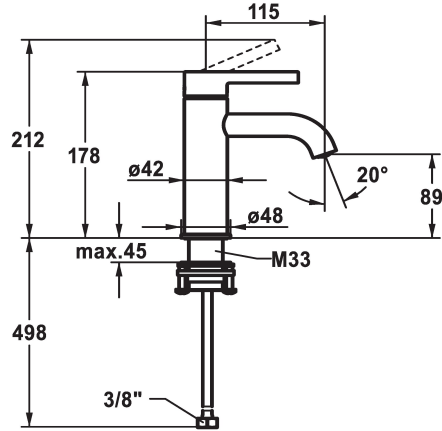

KWC BEVO Lever mixer - Basin

Modell-Linie: BEVO | 12.421.051.176FL
Taps | Manual taps

KWC-No.
125016 matt black, A 115, flexible connection hoses, with Push Open
125017 matt black, A 115, flexible connection hoses, without pop-up valve
125043 brushed steel, A 115, flexible connection hoses, with Push Open
125044 brushed steel, A 115, flexible connection hoses, without pop-up valve

- flow rate and temperature continuously variable
- temperature limitation
- * Flexible connection hoses 3/8"
- * QuickInstallation - Fastening via threaded connection with locking screws
- * Mounting hole size ø35 mm

Technical Data
Flow rate
Pop-up_valve
Connection
Spout
Handling
Color code
Installation_type
Faucet_typ
Dimension Height
G_Acoustic group
Projection_A
Energy Label
Dimension Water outlet
material

5 l/min (3 bar)
without pop-up valve
Flexible connection hoses
fixed
top lever
matt black
Pillar installation
Lever mixer
178
I
A 115
A
89
Brass

Spare Parts

KWC BEVO Lever mixer - Basin

Modell-Linie: BEVO | 12.421.051.176FL
Taps | Manual taps

Cartridge M 35 OP

538331
Z.537.710
