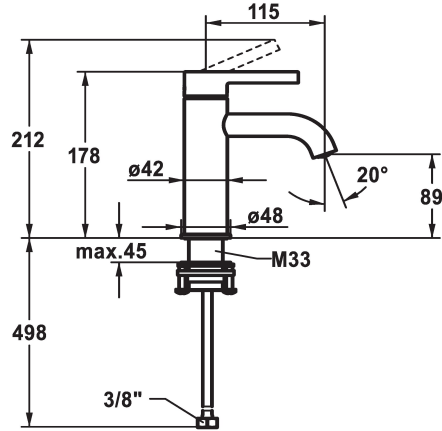

## KWC BEVO Lever mixer - Basin

Modell-Linie: BEVO | 12.421.051.176FL  
Umyvadlové armatury | Hydraulické armatury

**125044**  
brushed steel, A 115, flexible connection hoses, without pop-up valve

- \* Lever mixer
- \* EcoProtect - water-saving device
- \* Fixed spout
- Neoperl® Caché® CS, Coin Slot
- \* KWC cartridge M 35 OP
- with ceramic discs

### ATT-KWC-FARBCODE

matt black

matt black

brushed steel

brushed steel

- flow rate and temperature continuously variable
- temperature limitation
- \* Flexible connection hoses 3/8"
- \* QuickInstallation - Fastening via threaded connection with locking screws
- \* Mounting hole size ø35 mm

Faucet\_typ

Measure\_Height

G\_Acoustic\_group

Projection\_A

EnergyLabelCH

ATT-KWC-MASS-WASSERAUSTRITT

Material

5 l/min (3 bar)