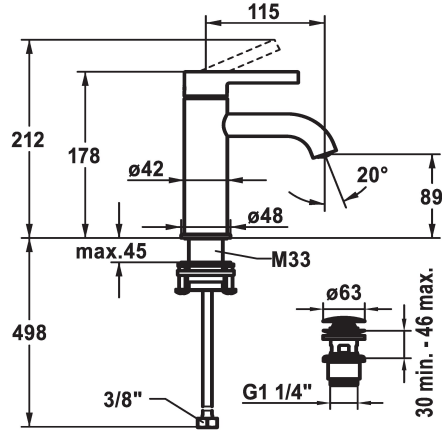

## KWC BEVO Lever mixer - Basin

Modell-Linie: BEVO | 12.421.641.176FL  
Kranar | Hydraulické armatúry

KWC-No.
<b>125016</b> matt black, A 115, flexible connection hoses, with Push Open
<b>125017</b> matt black, A 115, flexible connection hoses, without pop-up valve
<b>125043</b> brushed steel, A 115, flexible connection hoses, with Push Open
<b>125044</b> brushed steel, A 115, flexible connection hoses, without pop-up valve

- \* Lever mixer
- \* EcoProtect - water-saving device
- \* Fixed spout
- Neoperl® Caché® CS, Coin Slot
- \* KWC cartridge M 35 OP
- with ceramic discs
- flow rate and temperature continuously variable

ATT-KWC-ABLAUFGARNITUR	ATT-KWC-FARBCODE
mit_Push_open	matt black
ohne_Ablaufgarnitur	matt black
mit_Push_open	brushed steel
ohne_Ablaufgarnitur	brushed steel

- temperature limitation
- \* Flexible connection hoses 3/8"
- \* QuickInstallation - Fastening via threaded connection with locking screws
- \* Mounting hole size ø35 mm
- \* Scope of delivery:
- KWC pop-up valve Push Open 2 in 1 Z.538.321.176

Technical Data
A_Spout_Spray
ATT-KWC-ABLAUFGARNITUR
Connection
ATT-KWC-AUSLAUF
Handling
ATT-KWC-FARBCODE
Installation_type
Faucet_typ
Measure_Height
G_Acoustic_group
Projection_A
EnergyLabelCH
ATT-KWC-MASS-WASSERAUSTRITT
Material