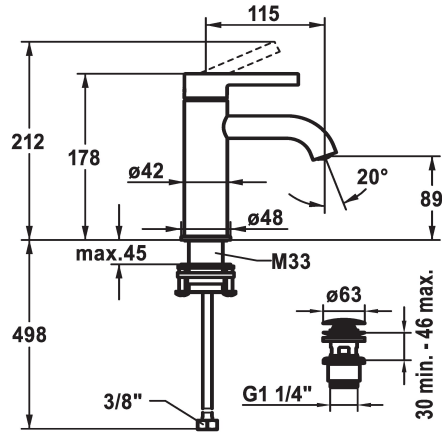

KWC BEVO Lever mixer - Basin

Modell-Linie: BEVO | 12.421.641.176FL
Armatura umywalkowa | Armatura jednouchwytowa

KWC-No.
125016 matt black, A 115, flexible connection hoses, with Push Open
125017 matt black, A 115, flexible connection hoses, without pop-up valve
125043 brushed steel, A 115, flexible connection hoses, with Push Open
125044 brushed steel, A 115, flexible connection hoses, without pop-up valve

- * Lever mixer
- * EcoProtect - water-saving device
- * Fixed spout
- Neoperl® Caché® CS, Coin Slot
- * KWC cartridge M 35 OP
- with ceramic discs
- flow rate and temperature continuously variable

ATT-KWC-ABLAUFGARNITUR	ATT-KWC-FARBCODE
mit_Push_open	matt black
ohne_Ablaufgarnitur	matt black
mit_Push_open	brushed steel
ohne_Ablaufgarnitur	brushed steel

- temperature limitation
- * Flexible connection hoses 3/8"
- * QuickInstallation - Fastening via threaded connection with locking screws
- * Mounting hole size ø35 mm
- * Scope of delivery:
- KWC pop-up valve Push Open 2 in 1 Z.538.321.176

Dane techniczne
A_Spout_Spray
ATT-KWC-ABLAUFGARNITUR
Connection
ATT-KWC-AUSLAUF
Handling
ATT-KWC-FARBCODE
Installation_type
Faucet_typ
Dimension Height
G_Acoustic_group
Projection_A
EnergyLabelCH
ATT-KWC-MASS-WASSERAUSTRITT
Materiał