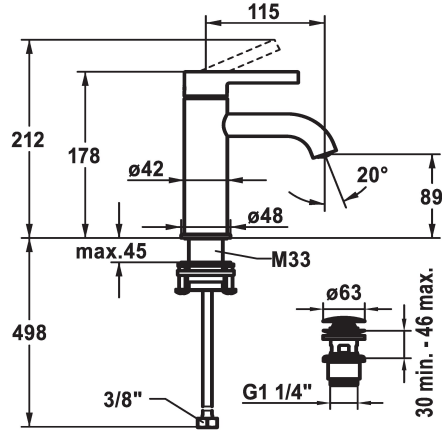

KWC BEVO Lever mixer - Basin

Modell-Linie: BEVO | 12.421.641.176FL
Hanat | Käsitöötiset hanat

KWC-No.

125016
matt black, A 115, flexible connection hoses, with Push Open

125017
matt black, A 115, flexible connection hoses, without pop-up valve

125043
brushed steel, A 115, flexible connection hoses, with Push Open

125044
brushed steel, A 115, flexible connection hoses, without pop-up valve

- * Lever mixer
- * EcoProtect - water-saving device
- * Fixed spout
- Neoperl® Caché® CS, Coin Slot
- * KWC cartridge M 35 OP
- with ceramic discs
- flow rate and temperature continuously variable

brushed steel

brushed steel

- temperature limitation
- * Flexible connection hoses 3/8"
- * QuickInstallation - Fastening via threaded connection with locking screws
- * Mounting hole size ø35 mm
- * Scope of delivery:
- KWC pop-up valve Push Open 2 in 1 Z.538.321.176

Faucet_typ

Measure_Height

G_Acoustic group

Projection_A

EnergyLabelCH

ATT-KWC-MASS-WASSERAUSTRITT

Materiaali

IviCode