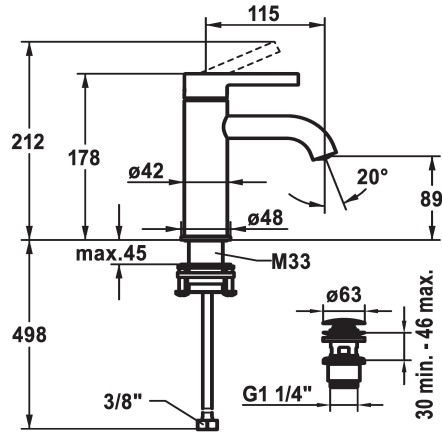

KWC BEVO Lever mixer - Basin

Modell-Linie: BEVO | 12.421.641.176FL
Taps | Manual taps

KWC-No.

125016
matt black, A 115, flexible connection hoses, with Push Open

125017
matt black, A 115, flexible connection hoses, without pop-up valve

125043
brushed steel, A 115, flexible connection hoses, with Push Open

125044
brushed steel, A 115, flexible connection hoses, without pop-up valve

- * Lever mixer
- * EcoProtect - water-saving device
- * Fixed spout
- Neoperl® Caché® CS, Coin Slot
- * KWC cartridge M 35 OP
- with ceramic discs
- flow rate and temperature continuously variable

brushed steel

brushed steel

- temperature limitation
- * Flexible connection hoses 3/8"
- * QuickInstallation - Fastening via threaded connection with locking screws
- * Mounting hole size ø35 mm
- * Scope of delivery:
- KWC pop-up valve Push Open 2 in 1 Z.538.321.176

Technical Data

Flow rate
pop-up valve
Connection
Spout
Handling
Color code
Installation type
Faucet_typ
Measure Height
Acoustic group
Projection A
Energy label
Dimension Water outlet
material

5 l/min (3 bar)
with Push open
Flexible connection hoses
fixed
top lever
matt black
Pillar installation
Lever mixer
178
I
A 115
A
89
Brass