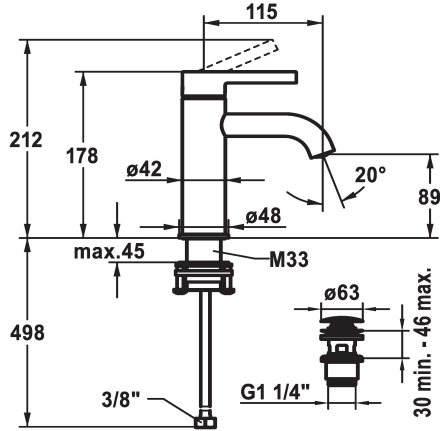

## KWC BEVO Lever mixer - Basin

Modell-Linie: BEVO | 12.421.641.176FL  
Taps | Manual taps

**125044**  
brushed steel, A 115, flexible connection hoses, without pop-up valve

- \* Lever mixer
- \* EcoProtect - water-saving device
- \* Fixed spout
- Neoperl® Caché® CS, Coin Slot
- \* KWC cartridge M 35 OP
- with ceramic discs
- flow rate and temperature continuously variable

### Color code

matt black

matt black

brushed steel

brushed steel

- temperature limitation
- \* Flexible connection hoses 3/8"
- \* QuickInstallation - Fastening via threaded connection with locking screws
- \* Mounting hole size ø35 mm
- \* Scope of delivery:
- KWC pop-up valve Push Open 2 in 1 Z.538.321.176

### Technical Data

Flow rate
pop-up assembly
Connection
Spout
Handling
Color code
Installation type
Faucet_typ
Dimension Height
Acoustic group
Projection A
Energy label
Dimension Water outlet
material

5 l/min (3 bar)
with Push open
Flexible connection hoses
fixed
top lever
matt black
Pillar installation
Lever mixer
178
I
A 115
A
89
Brass